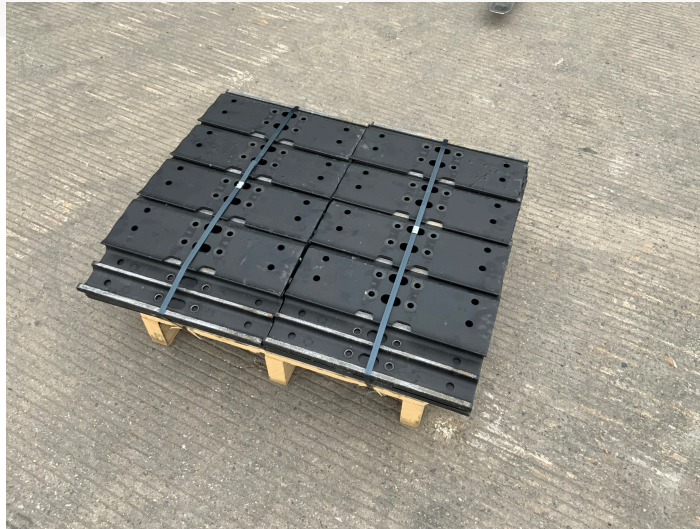

RJ & KD MCLEAN LTD

tractorsandplant.com

TRACTOR & PLANT DEALERS

78X NEW 450MM TRACK PLATES

£800

RJ & KD MCLEAN LTD

tractorsandplant.com

TRACTOR & PLANT DEALERS

PRODUCT DESCRIPTION

78X New 450mm Track Plates

Come Of Takeuchi TB290

£800+vat