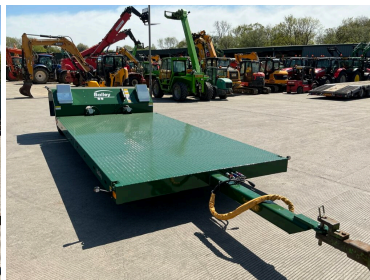

RJ & KD MCLEAN LTD

tractorsandplant.com

TRACTOR & PLANT DEALERS

BAILEY TRAILERS 16FT DROP DECK LOW LOADER TRAILER

PRODUCT DESCRIPTION

Bailey Trailers 16ft Drop Deck low Loader Trailer

New Unused 2026

Oil Brakes

Bawer Box

8 Stud ADR Axle

Tyres 385/65R22.5

LED Lights

Ready to go

£POA