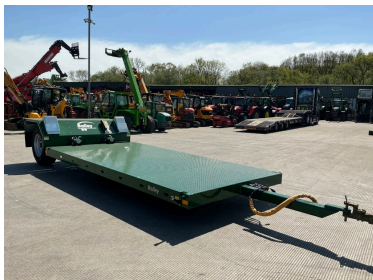

RJ & KD MCLEAN LTD

tractorsandplant.com

TRACTOR & PLANT DEALERS

BAILEY TRAILERS 16FT DROP DECK LOW LOADER TRAILER

PRODUCT DESCRIPTION

Bailey Trailers 16ft Drop Deck low Loader Trailer

New Unused 2026

Oil Brakes

Bawer Box

8 Stud ADR Axle

Tyres 385/65R22.5

LED Lights

Ready to go

£POA