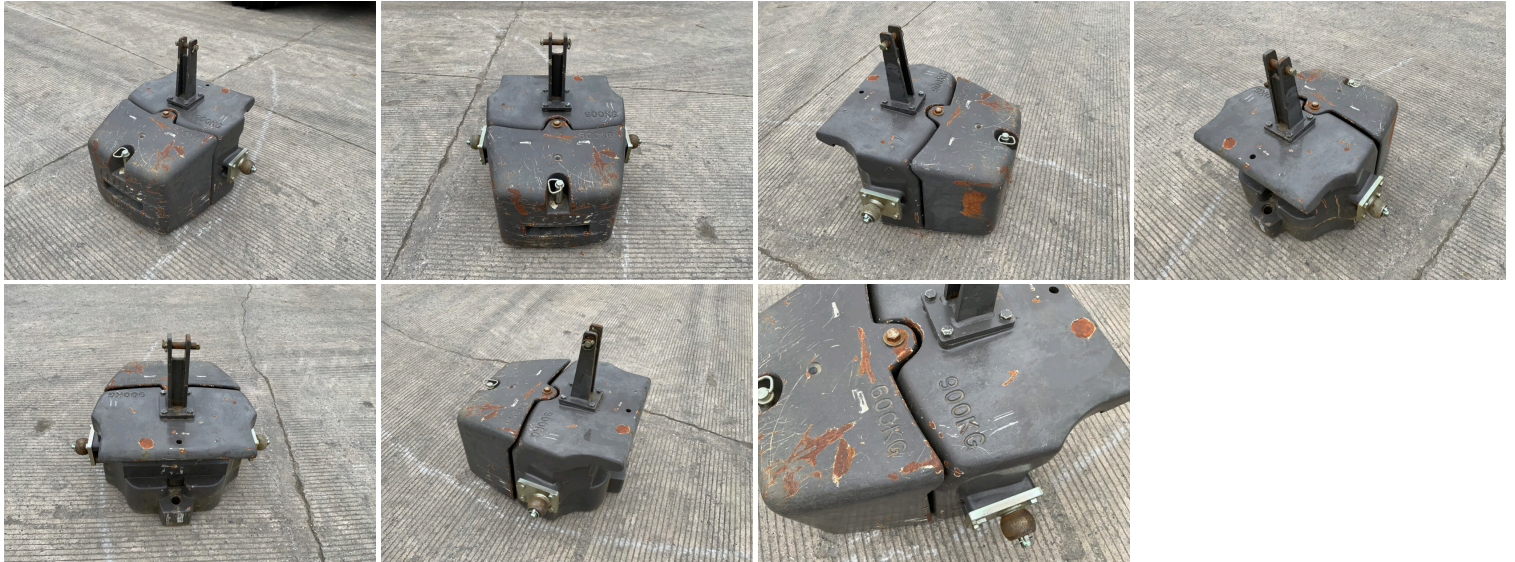

**CLAAS 900KG WITH 600KG EXTENSION WEIGHT BLOCK (ST27017)**

**£1,850**

**PRODUCT DESCRIPTION**

Claas 900Kg with 600kg Extension Weight Block (ST27017)

£1,850+vat