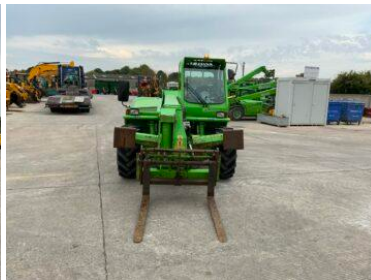

RJ & KD MCLEAN LTD

**tractorsandplant.com**

**TRACTOR & PLANT DEALERS**

**MERLO P38.12 TELEHANDLER (ST20496)**

**£29,950**

**PRODUCT DESCRIPTION**

Merlo P38.12 Telehandler (ST20496)

Year of manufacture 2015

2,423 Hours

Kubota engine

Twin lever control

12 Metre reach

3.8 Tonne lift

£29,950 + VAT