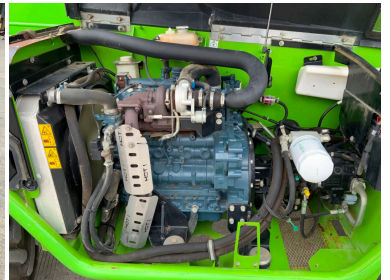

RJ & KD MCLEAN LTD

tractorsandplant.com

TRACTOR & PLANT DEALERS

MERLO P40.17 TELEHANDLER (ST26684)

PRODUCT DESCRIPTION

Merlo P40.17 Telehandler (ST26684)

Year 2015

2389 Hrs. Only

17Metre reach-4 Tonne lift

Rear Camera

Good tyres 405/70-24

Kubota Engine

Sway & chassis leveling

Twin Lever controls

Nice Machine

£POA