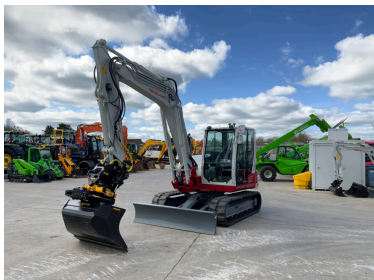

RJ & KD McLEAN LTD

tractorsandplant.com

TRACTOR & PLANT DEALERS

NEW UNUESD TAKEUCHI TB290-2 & ENGCON TILT ROTATOR

PRODUCT DESCRIPTION

New Unused Takeuchi TB290-2 & Engcon Tilt Rotator

New Unused 2025

2 Speed Tracking

Piped for Breaker

Fitted with Engcon Tiltrotator EC Oil

Green light

Air conditioned

Float blade

Rear camera

LED Lights

Very smart bit of kit