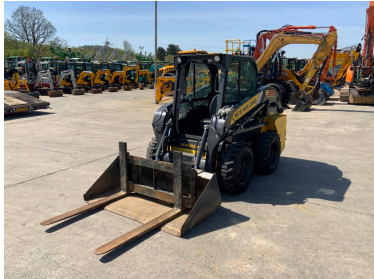

RJ & KD MCLEAN LTD

tractorsandplant.com

TRACTOR & PLANT DEALERS

NEW HOLLAND L318 WHEELED SKID STEER LOADER (ST26558)

£25,750

PRODUCT DESCRIPTION

New Holland L318 Wheeled Skid Steer Loader (ST26558)

Year 2021 (72 Reg)

245Hrs

Joystick Controls

Super boom

Bucket & Pallet Forks

Rear Camera

2 Speed Tracking

Smart Machine

£25,750+vat