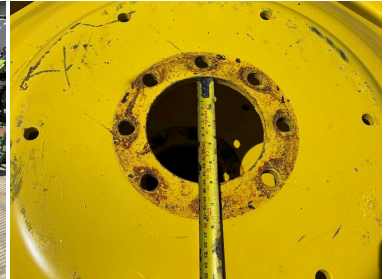

RJ & KD MCLEAN LTD

**tractorsandplant.com**

**TRACTOR & PLANT DEALERS**

**ROW CROP WHEELS & TYRES**

**£1,750**

RJ & KD MCLEAN LTD

**tractorsandplant.com**

**TRACTOR & PLANT DEALERS**

## PRODUCT DESCRIPTION

Row Crop Wheels & tyres

Alliance Tyres

Fronts 9.5R32

Rears 9.5R48

Come off John Deere 6120M

£1,750+vat