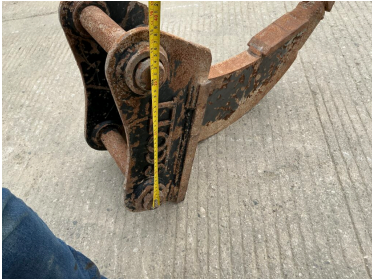

SCOTT RIPPER TOOTH

£650

RJ & KD MCLEAN LTD

tractorsandplant.com

TRACTOR & PLANT DEALERS

PRODUCT DESCRIPTION

Scott Ripper Tooth

50mm Pin