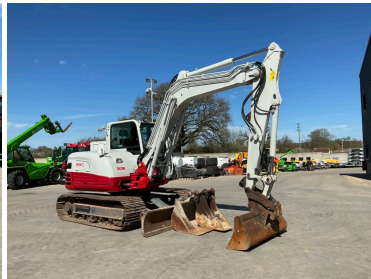

RJ & KD MCLEAN LTD

tractorsandplant.com

TRACTOR & PLANT DEALERS

TAKEUCHI TB290 DIGGER (ST26247)

PRODUCT DESCRIPTION

Takeuchi TB290 Digger (ST26247)

Year 2019

5593Hrs

3 Buckets

Hyd Q Hitch

Twin Breaker lines

Steel tracks

Air conditioned

Rear camera

2 Speed tracking

£POA