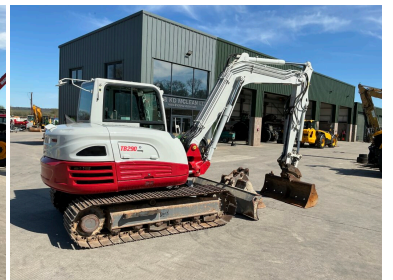

RJ & KD MCLEAN LTD

tractorsandplant.com

TRACTOR & PLANT DEALERS

TAKEUCHI TB290 DIGGER (ST26247)

PRODUCT DESCRIPTION

Takeuchi TB290 Digger (ST26247)

Year 2019

5593Hrs

3 Buckets

Hyd Q Hitch

Twin Breaker lines

Steel tracks

Air conditioned

Rear camera

2 Speed tracking

£POA