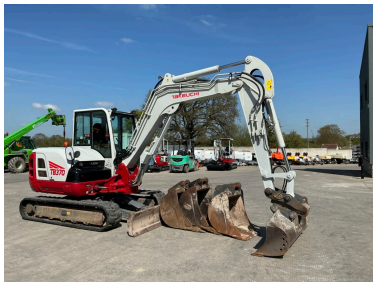

RJ & KD MCLEAN LTD

tractorsandplant.com

TRACTOR & PLANT DEALERS

TAKEUCHI TB370 DIGGER (ST26431)

£44,500

PRODUCT DESCRIPTION

Takeuchi TB370 Digger (ST26431)

Year 2021

2153Hrs

4 Buckets

Hyd Q Hitch

Twin breaker lines

Green lights

2 Speed tracking

Float Blade

Red Key