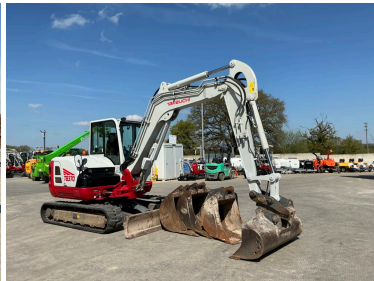

RJ & KD MCLEAN LTD

tractorsandplant.com

TRACTOR & PLANT DEALERS

TAKEUCHI TB370 DIGGER (ST26431)

£44,500

PRODUCT DESCRIPTION

Takeuchi TB370 Digger (ST26431)

Year 2021

2153Hrs

4 Buckets

Hyd Q Hitch

Twin breaker lines

Green lights

2 Speed tracking

Float Blade

Red Key