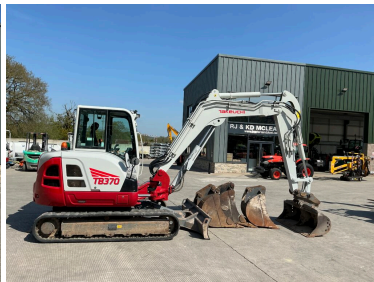

RJ & KD MCLEAN LTD

tractorsandplant.com

TRACTOR & PLANT DEALERS

TAKEUCHI TB370 DIGGER (ST26431)

£44,500

PRODUCT DESCRIPTION

Takeuchi TB370 Digger (ST26431)

Year 2021

2153Hrs

4 Buckets

Hyd Q Hitch

Twin breaker lines

Green lights

2 Speed tracking

Float Blade

Red Key