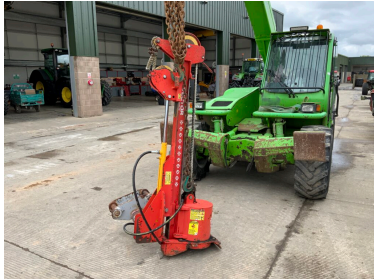

RJ & KD MCLEAN LTD

**tractorsandplant.com**

**TRACTOR & PLANT DEALERS**

**VECTOR POWER DRIVE POST DRIVER**

**£1,750**

RJ & KD MCLEAN LTD

**tractorsandplant.com**

**TRACTOR & PLANT DEALERS**

## PRODUCT DESCRIPTION

Vector Power Drive Post driver

To Suite 8Tonne Excavator

50mm Pins

£1,750+vat