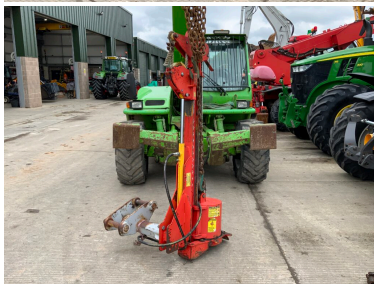

RJ & KD MCLEAN LTD

**tractorsandplant.com**

**TRACTOR & PLANT DEALERS**

**VECTOR POWER DRIVE POST DRIVER**

**£1,750**

RJ & KD MCLEAN LTD

**tractorsandplant.com**

**TRACTOR & PLANT DEALERS**

## PRODUCT DESCRIPTION

Vector Power Drive Post driver

To Suite 8Tonne Excavator

50mm Pins

£1,750+vat