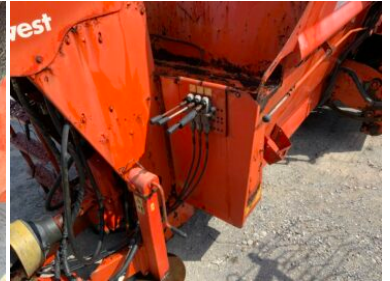

RJ & KD MCLEAN LTD

tractorsandplant.com

TRACTOR & PLANT DEALERS

£6,750